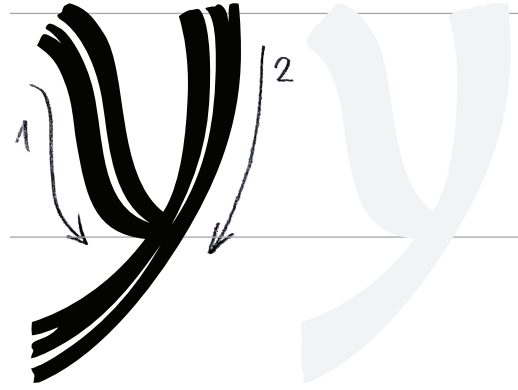

Calli
graph
PHU

practice

CLASS **A** FOR BEGINNERS
FLAT BRUSH —

a b c d e f g h

i j k l m n o p q

r s t u v w x y z

Stay home
& practise
inking.

Font used: **GRAFEMA LC 35 Regular**
Get the FREE DEMO (Bulgarian Cyrillic) from: