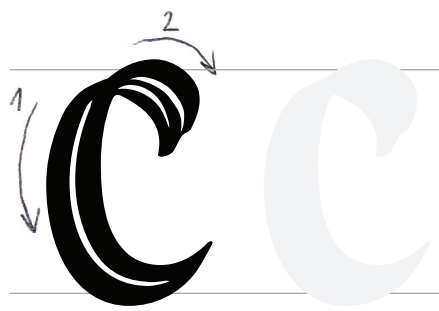

Calli
graph
PHU

practice

CLASS **A** FOR BEGINNERS
FLAT BRUSH —

a b c d e f g h

i j k l m n o p q

r s t u v w x y z

Stay home
& practise
inking.

Font used: **GRAFEMA LC 35 Regular**
Get the FREE DEMO (Bulgarian Cyrillic) from: