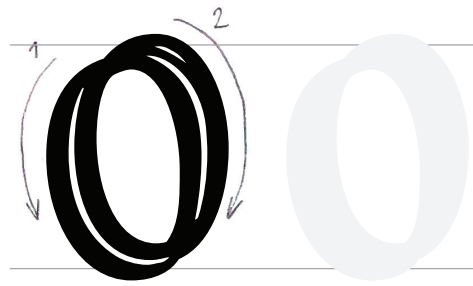

Calli
graph
PHU

practice

CLASS **A** FOR BEGINNERS
FLAT BRUSH —

a b c d e f g h

i j k l m n o p q

r s t u v w x y z

Stay home
& practise
inking.

Font used: **GRAFEMA LC 35 Regular**
Get the FREE DEMO (Bulgarian Cyrillic) from: