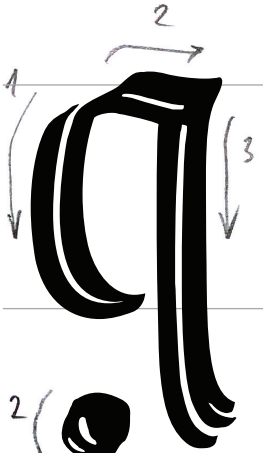

Calli
graph
PHU

practice

CLASS **A** FOR BEGINNERS
FLAT BRUSH —

a b c d e f g h

i j k l m n o p q

r s t u v w x y z

Stay home
& practise
inking.

Font used: **GRAFEMA LC 35 Regular**
Get the FREE DEMO (Bulgarian Cyrillic) from: