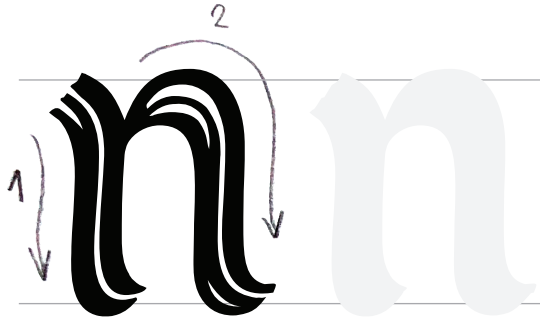

Calli
graph
PHU

practice

CLASS **A** FOR BEGINNERS
FLAT BRUSH —

a b c d e f g h

i j k l m n o p q

r s t u v w x y z

Stay home
& practise
inking.

Font used: **GRAFEMA LC 35 Regular**
Get the FREE DEMO (Bulgarian Cyrillic) from: