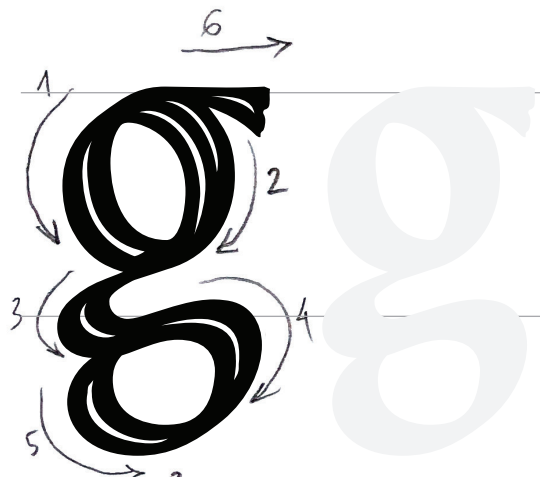

Calli
graph
PHU

practice

CLASS **A** FOR BEGINNERS
FLAT BRUSH —

a b c d e f g h

i j k l m n o p q

r s t u v w x y z

Stay home
& practise
inking.

Font used: **GRAFEMA LC 35 Regular**
Get the FREE DEMO (Bulgarian Cyrillic) from: