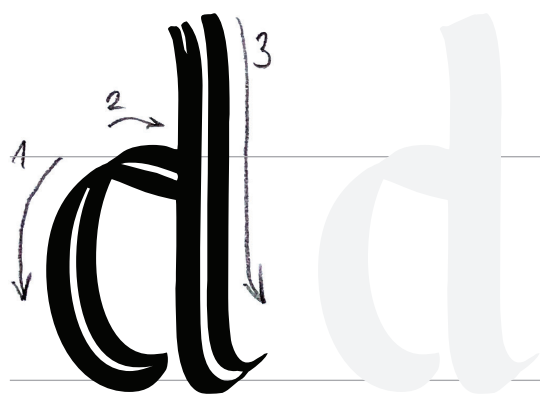

Calli
graph
PHU

practice

CLASS **A** FOR BEGINNERS
FLAT BRUSH —

a b c d e f g h

i j k l m n o p q

r s t u v w x y z

Stay home
& practise
inking.

Font used: **GRAFEMA LC 35 Regular**
Get the FREE DEMO (Bulgarian Cyrillic) from: