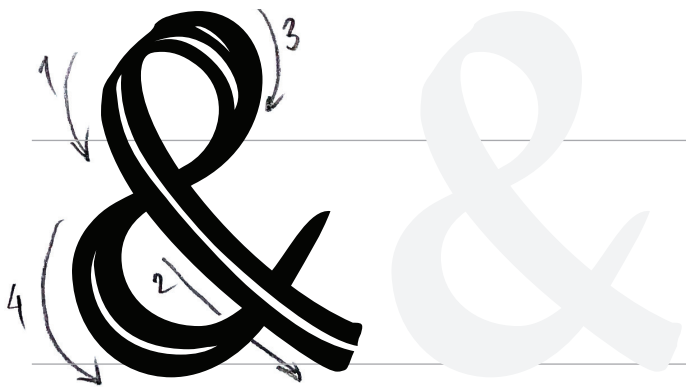

Calli
graph
PHU

practice

CLASS **A** FOR BEGINNERS
FLAT BRUSH —

a b c d e f g h

i j k l m n o p q

r s t u v w x y z

Stay home
& practise
inking.

Font used: **GRAFEMA LC 35 Regular**
Get the FREE DEMO (Bulgarian Cyrillic) from: