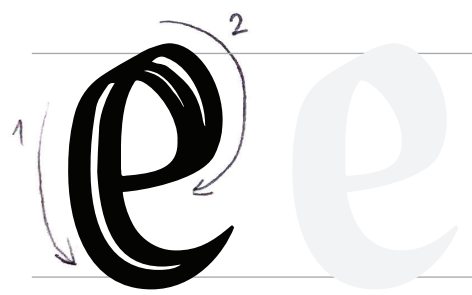

Calli
graph
PHU

practice

CLASS **A** FOR BEGINNERS
FLAT BRUSH —

a b c d e f g h

i j k l m n o p q

r s t u v w x y z

Stay home
& practise
inking.

Font used: **GRAFEMA LC 35 Regular**
Get the FREE DEMO (Bulgarian Cyrillic) from: