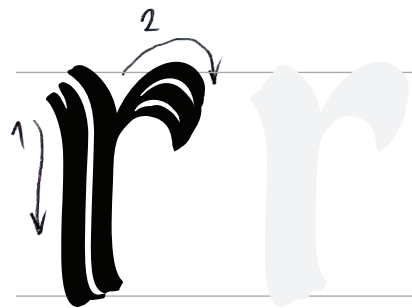

Calli
graph
PHU

practice

CLASS **A** FOR BEGINNERS
FLAT BRUSH —

a b c d e f g h

i j k l m n o p q

r s t u v w x y z

Stay home
& practise
inking.

Font used: **GRAFEMA LC 35 Regular**
Get the FREE DEMO (Bulgarian Cyrillic) from: