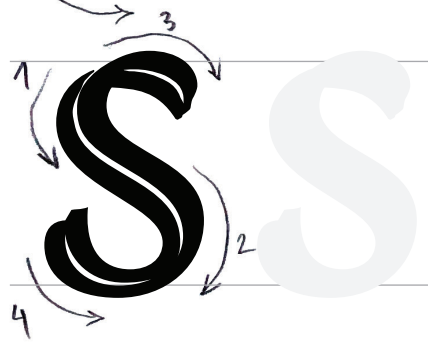

Calli
graph
PHU

practice

CLASS **A** FOR BEGINNERS
FLAT BRUSH —

a b c d e f g h

i j k l m n o p q

r s t u v w x y z

Stay home
& practise
inking.

Font used: **GRAFEMA LC 35 Regular**
Get the FREE DEMO (Bulgarian Cyrillic) from: