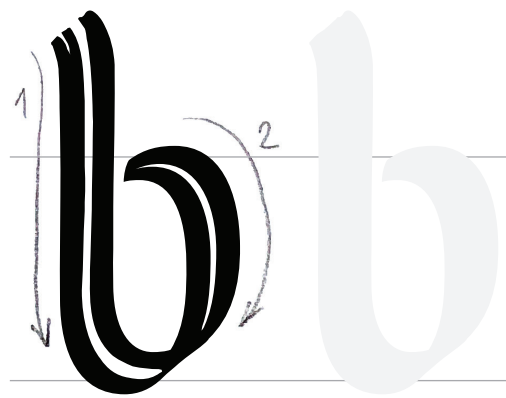

Calli
graph
PHU

practice

CLASS **A** FOR BEGINNERS
FLAT BRUSH —

a b c d e f g h

i j k l m n o p q

r s t u v w x y z

Stay home
& practise
inking.

Font used: **GRAFEMA LC 35 Regular**
Get the FREE DEMO (Bulgarian Cyrillic) from: